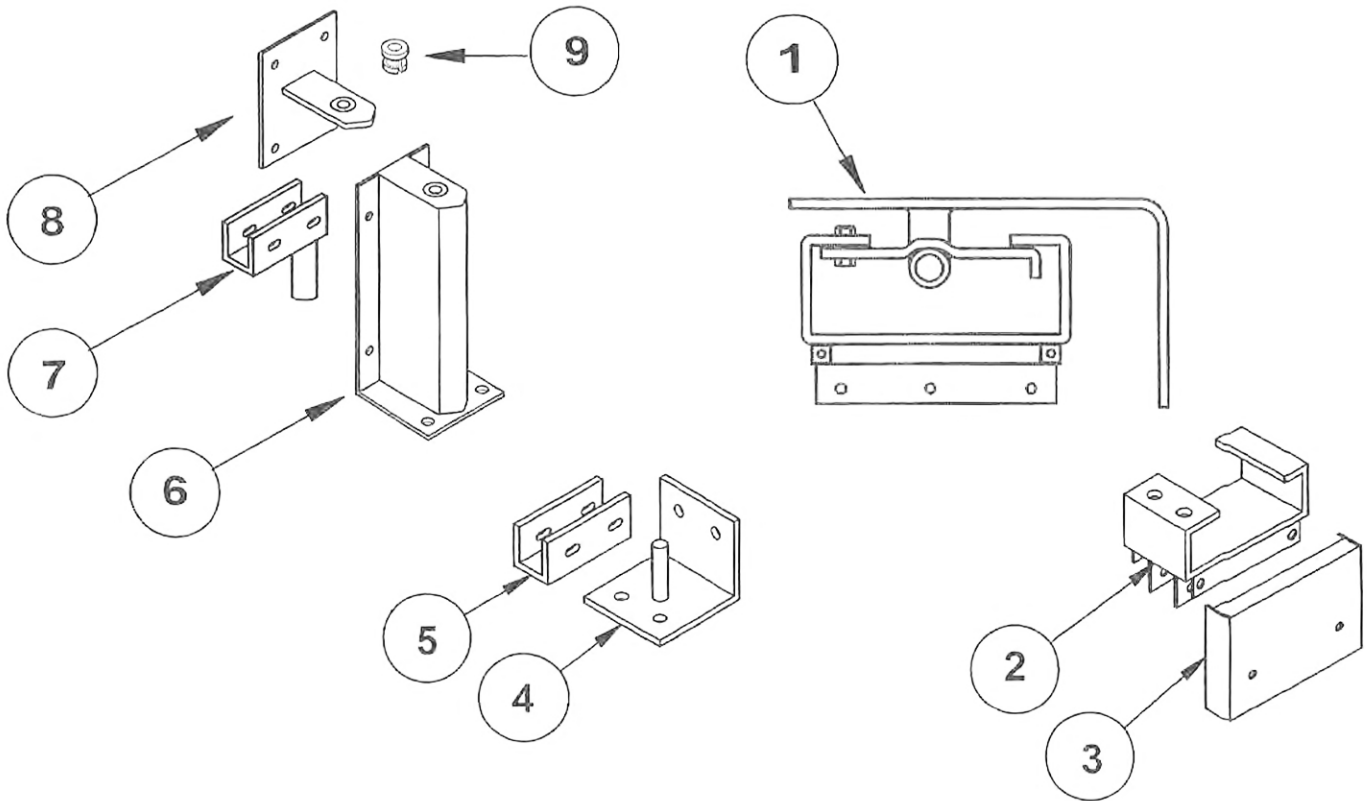

513.351.3400

GS HINGE PARTS LIST

PARTS LIST

ITEM NO	PART DESCRIPTION
1	GS HINGE
2	DOOR BRACKET
3	DUST COVERS / SCREWS .040 ALUM. OR SS. 20ga.
4	BOTTOM PIN ASS'Y (4) # 14x1 1/2" SCREWS
5	BOTTOM PIN RECEPTACLE W/ BOLTS & NUTS
6	JAMB GUARD ASSY.(4) # 14x1 1/2" SCREWS
7	HINGE PIN FOR #10 AND #12 (4) # 14x1 1/2" SCREWS
8	BOTTOM PIN RECEPTICLE M700 (4) # 14x1 1/2" SCREWS
9	JAMB GUARD INSERT